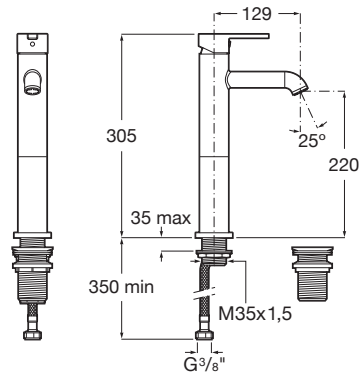

CARELIA

High Wash Basin Mixer

PRICE (VAT INCLUDED)

BGN187.00 BGN.00

TECHNICAL DRAWINGS

FEATURES

Faucet type: Single-lever

Faucet type: Single-lever

Finish: Chrome

Installation type: Deck-mounted

Evershine