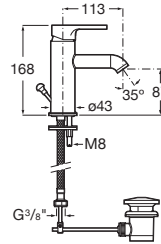

CARELIA

Basin mixer with pop-up waste, Cold Start

FEATURES

- Application place: Basin
- Cold water position in the center
- Faucet type: Single-lever
- Finish: Chrome
- Flexible supply hoses included
- Handle position: Top
- Installation type: Deck-mounted
- Pop-up waste
- Type of cartridge: Ceramic
- Water connection thread: 3/8"

PRICE (VAT INCLUDED)

BGN138.00 BGN.00

TECHNICAL DRAWINGS