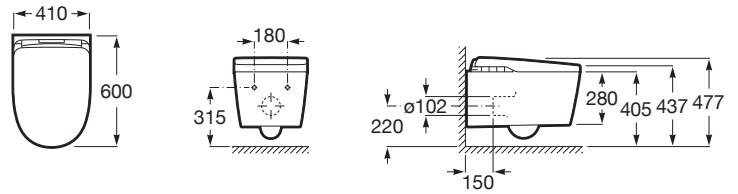

TECHNICAL DRAWINGS