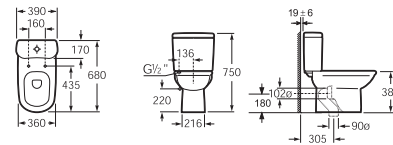

GIRALDA

Vitreous china closed-coupled wc with dual outlet.
P-Trap or S-Trap 305 mm.

DIMENSIONS

Length	390 mm
Width	680 mm
Height	750 mm

COLOURS AND FINISHES

TECHNICAL DRAWINGS

FEATURES

- Comfort height
- Elbow included
- Fixing kit: Included
- Flushing system: Washdown
- Installation type: Floorstanding
- Outlet type: Dual (vario)
- Quick installation
- Rim type: Open
- Shape: Round