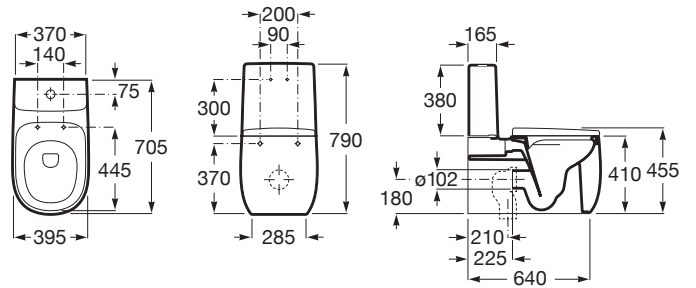

BEYOND

Back to wall vitreous china close-coupled Rimless WC with dual outlet

DIMENSIONS

Length	395 mm
Width	705 mm
Height	790 mm

COLOURS AND FINISHES

00 White

TECHNICAL DRAWINGS

FEATURES

Back-to-wall

Elbow included

Fixing kit: Included

Flushing system: Washdown

Installation type: Floor-standing

Outlet type: Dual

Roca Rimless®

Shape: Soft

COMPATIBLE WITH

Dual flush 4,5/3L WC
cistern with bottom inlet

3410B1..0

Soft-closing SUPRALIT®
toilet seat and cover

801B82..B

Beyond

The interplay of volumes defines one of Roca's most exclusive vitreous china collections, for those who wish to take a step further in the search for innovation and design.