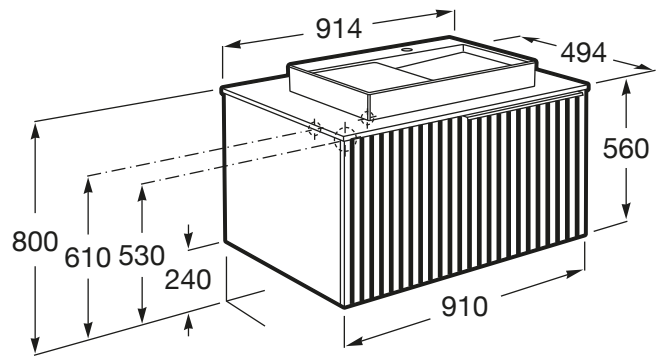

HORIZON

Vanity Unit with Marble Countertop and View Over Countertop Basin

DIMENSIONS

Length	914 mm
Width	494 mm
Height	560 mm

COLOURS AND FINISHES

TECHNICAL DRAWINGS

FEATURES

Base unit / Closing and opening system: Soft close drawers

Base unit / Doors and drawers combination: 1 drawer

Base unit / Internal drawers: 1

Basin / Taphole configuration: 1 prepunched, 1 taphole, 1 prepunched

Basin / Without overflow

Installation type: Wall-hung

Material / Base unit: MDF

Material / Basin: Vitreous china

Net weight (kg): 78.5

Space-saving waste included

Tap installation: On the basin