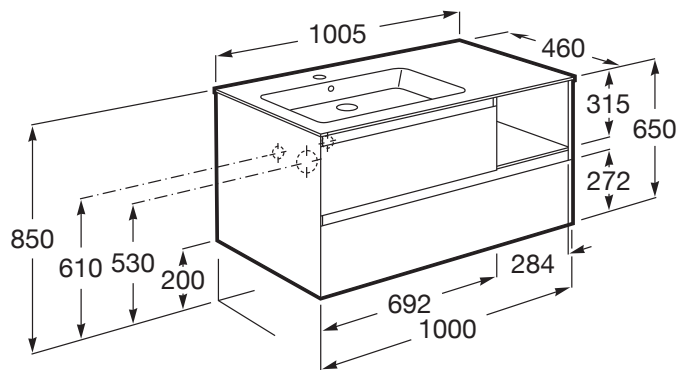

TENUE

Unik (base unit with two drawers, one open module and Stonex® basin in matt white finish on the left)

DIMENSIONS

Length	1005 mm
Width	460 mm
Height	650 mm

COLOURS AND FINISHES

TECHNICAL DRAWINGS

FEATURES

- Base unit / Closing and opening system: Soft and self close drawers
- Base unit / Doors and drawers combination: 2 Drawers
- Basin / Taphole configuration: 1 Taphole in the middle
- Basin Position: Left
- Basin shape: Square
- Faucet installation: On the basin
- Installation type: Wall-hung
- Material / Base unit: MDF