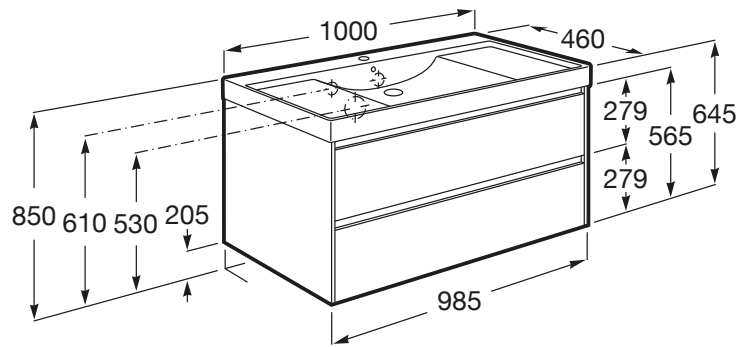

ONA

Unik (base unit with two drawers and basin)

DIMENSIONS

Length 1000 mm  
 Width 460 mm  
 Height 645 mm

COLOURS AND FINISHES

513 Matt Green

TECHNICAL DRAWINGS

FEATURES

Base unit / Closing and opening system: Soft close drawers

Base unit / Doors and drawers combination: 2 Drawers

Base unit / Internal dividers

Base unit / Structure: Drawers

Basin / Integrated shelf

Basin / Shelf position: On both sides

Basin / Taphole configuration: 1 Taphole in the middle

Basin Position: Central

Basin shape: Square

Dimensions / Basin and base unit / Length (mm): 1000

Dimensions / Basin and base unit / Width (mm): 460

Dimensions / Basin and base unit / Height (mm): 645