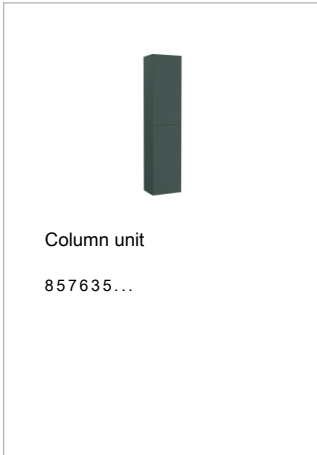

COMPATIBLE WITH