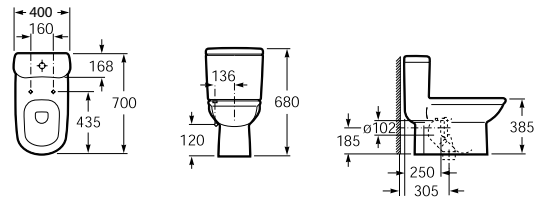

GIRALDA

One piece WC with dual outlet. P-Trap or S-Trap 305 mm.

DIMENSIONS

Length	400 mm
Width	700 mm
Height	680 mm

COLOURS AND FINISHES

00 White

TECHNICAL DRAWINGS

FEATURES

- Comfort height
- Elbow included
- Fixing kit: Included
- Flushing system: Washdown
- Installation type: Floorstanding
- Outlet type: Dual (vario)
- Quick installation
- Shape: Round
- Water inlet position: Bottom left

Flushing type

Flushing type: Dual flush 3/6 litres

Giralda

Informality sets the style through pure and simple lines. The result is an elegant, fresh and versatile space in which the design is the response to a functional service that envelops us in an atmosphere of gentle forms and rounded contours that convey a sense of spaciousness.