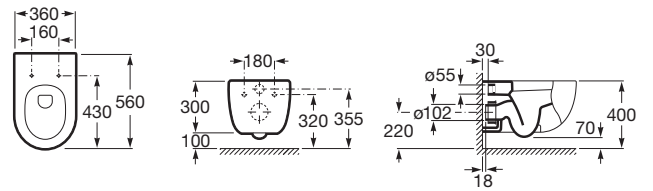

MERIDIAN

Vitreous china wall-hung WC with horizontal outlet

DIMENSIONS

Length 360 mm.

Width 560 mm.

Height 400 mm.

COLOURS AND FINISHES

00 White

TECHNICAL DRAWINGS

FEATURES

Fixing kit: Not included

Flushing system: Washdown

Installation type: Wall-hung

Outlet type: Horizontal

Shape: Round

COMPATIBLE WITH