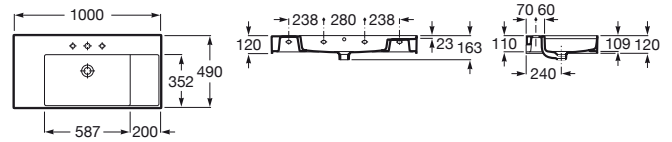

INSPIRA

FINECERAMIC® wall-hung or vanity vitreous china basin

DIMENSIONS

Length	1000 mm
Width	490 mm
Height	120 mm

COLOURS AND FINISHES

TECHNICAL DRAWINGS

FEATURES

- Bowl depth (mm): 109
- Bowl length (mm): 587
- Bowl position: Central
- Bowl width (mm): 352
- FeaturedMaterial: Fineceramic®
- Fixing kit: Included
- Installation type: Vanity, Wall-hung
- Integrated shelf
- Material: FINECERAMIC®
- Shape: Square
- Shelf position: On both sides
- Taphole configuration: 1 Prepunched, 1 Taphole, 1 Prepunched
- Trap: Not included
- Washbasin capacity (l): 14.1
- Waste: Not included

COMPATIBLE WITH

1 1/4" outlet connector. 300 tube

506403810

1 1/4" outlet connector for basin. 300 Pipe

506403110

1 1/4" waste for basin / bidet with overflow and automatic plug

505400000

Click-clack universal waste. Chromed plug Ø 40

505400900

Click-clack universal waste. Chromed plug Ø 65

505401000

Click-clack universal waste. Vitreous plug Ø 65

505401100

1 1/4" outlet connector for basin. 250 Pipe

506401614

Inspira