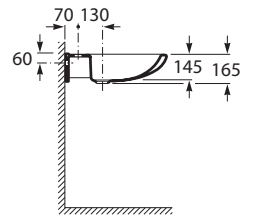

ACCESS

Wall-hung vitreous china basin

DIMENSIONS

Length 640 mm  
 Width 550 mm  
 Height 165 mm

COLOURS AND FINISHES

00 White

TECHNICAL DRAWINGS

FEATURES

- Bowl position: Central
- Emblematic Works: 14.0063, 14.0036, 14.0037
- Fixing kit: Included
- Installation type: Wall-hung
- Material: Vitreous china
- Shape: Round
- Taphole configuration: 1 Taphole in the middle
- Trap: Not included
- Waste: Not included
- Without overflow