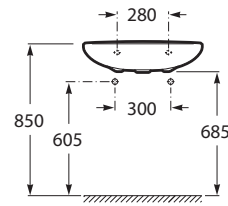

ACCESS

Wall-hung vitreous china basin

DIMENSIONS

Length 640 mm  
 Width 550 mm  
 Height 165 mm

COLOURS AND FINISHES

00 White

TECHNICAL DRAWINGS

FEATURES

- Bowl position: Central
- Emblematic Works: 14.0063, 14.0036, 14.0037
- Fixing kit: Included
- Installation type: Wall-hung
- Material: Vitreous china
- Shape: Round
- Taphole configuration: 1 Taphole in the middle
- Trap: Not included
- Waste: Not included
- Without overflow