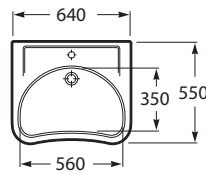

ACCESS

Wall-hung vitreous china basin

DIMENSIONS

Length 640 mm  
 Width 550 mm  
 Height 165 mm

COLOURS AND FINISHES

00 White

TECHNICAL DRAWINGS

FEATURES

- Bowl position: Central
- Emblematic Works: 14.0063, 14.0036, 14.0037
- Fixing kit: Included
- Installation type: Wall-hung
- Material: Vitreous china
- Shape: Round
- Taphole configuration: 1 Taphole in the middle
- Trap: Not included
- Waste: Not included
- Without overflow