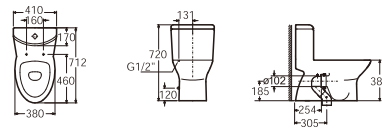

GEORGIA**One piece complete wc bowl 305mm**

DIMENSIONS

Length	410 mm
Width	712 mm
Height	720 mm

COLOURS AND FINISHES

00 White

TECHNICAL DRAWINGS

FEATURES

- Comfort height
- Fixing kit: Included
- Flushing system: Washdown
- Installation type: Floorstanding
- Outlet type: Dual (vario)
- Quick installation
- Shape: Round
- Water inlet position: Bottom left