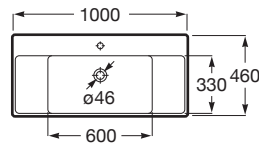

ONA

Wall-hung vitreous china basin

DIMENSIONS

Length	1000 mm
Width	460 mm
Height	160 mm

COLOURS AND FINISHES

TECHNICAL DRAWINGS

FEATURES

Bowl position: Central

Fixing kit: Included

Installation type: Wall-hung

Integrated shelf

Internal Shape: 6 - Rectangular

Material: FINECERAMIC®

Publication Status

Shape: Rectangular

Shelf position: On both sides

Taphole configuration: 1 Taphole in the middle

Trap: Not included

Washbasin capacity (l): 8.7

Waste: Not included

Weight (kg): 23

COMPATIBLE WITH

1 1/4" waste for basin / bidet with overflow and automatic plug