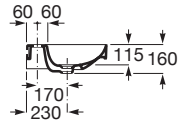

ONA

Wall-hung vitreous china basin

DIMENSIONS

Length	1000 mm
Width	460 mm
Height	160 mm

COLOURS AND FINISHES

TECHNICAL DRAWINGS

FEATURES

Bowl position: Central

Fixing kit: Included

Installation type: Wall-hung

Integrated shelf

Internal Shape: 6 - Rectangular

Material: FINECERAMIC®

Publication Status

Shape: Rectangular

Shelf position: On both sides

Taphole configuration: 1 Taphole in the middle

Trap: Not included

Washbasin capacity (l): 8.7

Waste: Not included

Weight (kg): 23

COMPATIBLE WITH

1 1/4" waste for basin / bidet with overflow and automatic plug