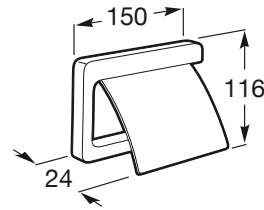

**TEMPO****Toilet roll holder with cover****DIMENSIONS**

Length 150 mm.

Width 24 mm.

Height 116 mm.

COLOURS AND FINISHES

22 Titanium black

TECHNICAL DRAWINGS**FEATURES**

Fixing kit: Included