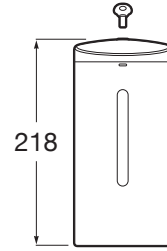

PUBLIC

Soap or gel dispenser with sensor (700 ml)

TECHNICAL DRAWINGS

FEATURES

Capacity (l): 0.7

Finish: Polished

Fixing kit: Included

Installation options: Only with screws