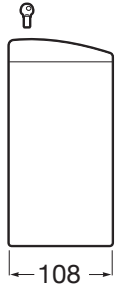

PUBLIC

Soap or gel dispenser with sensor (700 ml)

TECHNICAL DRAWINGS

FEATURES

Capacity (l): 0.7

Finish: Polished

Fixing kit: Included

Installation options: Only with screws