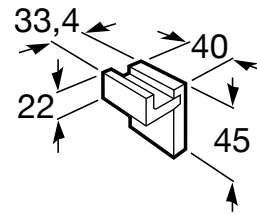

RUBIK

Robe hook (Can be installed with screws or adhesive)

DIMENSIONS

Length	40 mm
Width	33 mm
Height	45 mm

COLOURS AND FINISHES

01 Polished

TECHNICAL DRAWINGS

FEATURES

Finish: Polished

Installation type: Wall-mounted

Material: Metal

Vandal proof