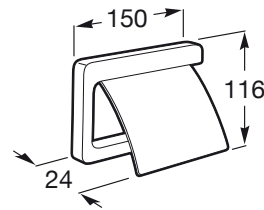

**TEMPO****Toilet roll holder with cover****DIMENSIONS**

Length 150 mm.

Width 24 mm.

Height 116 mm.

**COLOURS AND FINISHES**

01 Chrome

**TECHNICAL DRAWINGS****FEATURES**

Fixing kit: Included

Installation type: Wall-mounted

Material: Metal

Recommended for public spaces

With cover