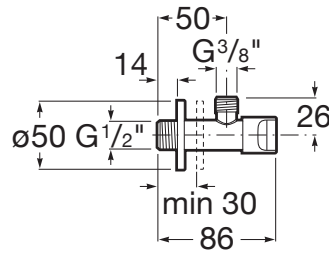

AQUA

Stop valve 1/2" - 3/8" (ceramic valve)

TECHNICAL DRAWINGS

FEATURES

Finish: Chrome

Aqua

This collection is a design proposal that blends into the bathroom space, where a great deal of thought has been given to the principles of saving, sustainability and integration in the technological conception of each item.