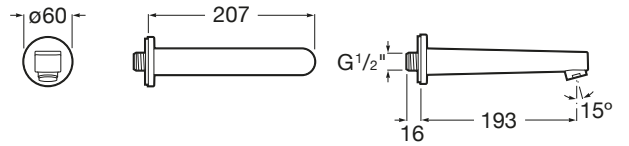

AQUA

ROUND - Wall bath spout

TECHNICAL DRAWINGS

FEATURES

Application place: Bathtub

Finish: Chrome

Number of water outlets: 1

Aqua