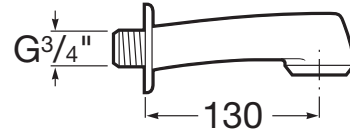

WALL

**Wall spout 130 mm with flow deflector**

TECHNICAL DRAWINGS

## FEATURES

Application place: Bathtub

Installation type: Wall-mounted

Spout length (mm): 130

Water connection thread: 3/4"