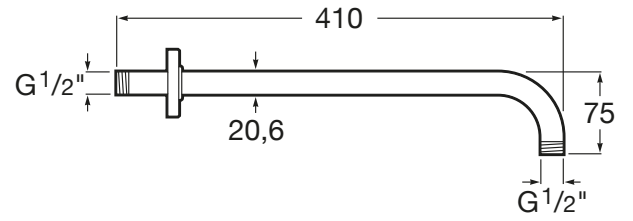

RAINDREAM

Straight wall arm for shower head

TECHNICAL DRAWINGS

FEATURES

COMPATIBLE WITH

Extraslim metallic shower head for ceiling or wall installation. Support kit / arm not included.

5B2450C00

Extraslim metallic shower head for ceiling or wall installation. Support kit / arm not included.

5B2550C00

Extraslim metallic shower head for ceiling or wall installation. Support kit / arm not included.

5B2650C00

Extraslim metallic shower head for ceiling or wall installation. Support kit / arm not included.