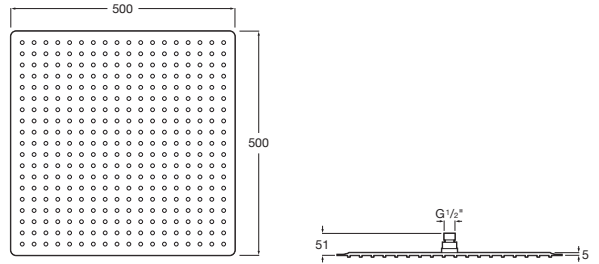

RAINDREAM

Extraslim metallic shower head for ceiling or wall installation. Support kit / arm not included.

TECHNICAL DRAWINGS

FEATURES

Finish: Chrome

Installation place: Ceiling, Wall

Number of functions: 1

Shower arm: Not included

Shower head length (mm): 500

Shower head shape: Square

Shower head width (mm): 500

EasyClean ®

Function types

Function types: Rain

COMPATIBLE WITH