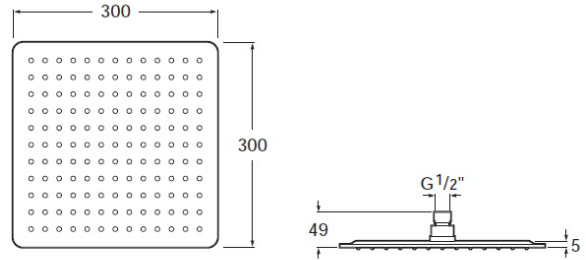

RAINDREAM

Extraslim metallic shower head for ceiling or wall installation. Support kit / arm not included.

TECHNICAL DRAWINGS

FEATURES

- Finish: Chrome
- Installation place: Ceiling, Wall
- Number of functions: 1
- Number of ways: 1
- Shower arm: Not included
- Shower head length (mm): 300
- Shower head shape: Square
- Shower head width (mm): 300

EasyClean ®

Function types
Function types: Rain

COMPATIBLE WITH

Straight wall arm for shower head

5B0150C00

Straight wall arm for shower head

5B0250C00

Straight wall arm for shower head