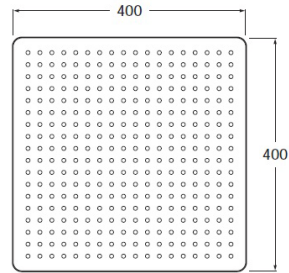

RAINDREAM

Extraslim metallic shower head for ceiling or wall installation. Support kit / arm not included.

TECHNICAL DRAWINGS

FEATURES

- Finish: Chrome
- Installation place: Ceiling, Wall
- Number of functions: 1
- Number of ways: 1
- Shower arm: Not included
- Shower head length (mm): 400
- Shower head shape: Square
- Shower head width (mm): 400