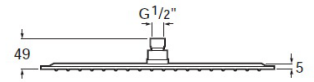

RAINDREAM

Extraslim metallic shower head for ceiling or wall installation. Support kit / arm not included.

TECHNICAL DRAWINGS

FEATURES

- Finish: Chrome
- Installation place: Ceiling, Wall
- Number of functions: 1
- Number of ways: 1
- Shower arm: Not included
- Shower head length (mm): 400
- Shower head shape: Square
- Shower head width (mm): 400