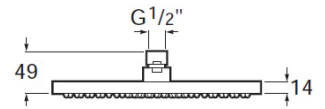

RAINSENSE

Shower head for ceiling or wall installation.
Support kit / arm not included.

TECHNICAL DRAWINGS

FEATURES

- Finish: Chrome
- Installation place: Ceiling, Wall
- Number of functions: 1
- Number of ways: 1
- Shower arm: Not included
- Shower head diameter (mm): 254
- Shower head shape: Circular