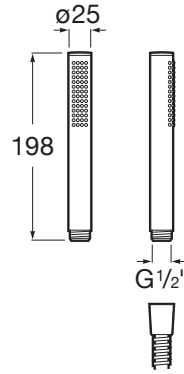

STELLA

STICK ROUND - Handshower with Rain function

TECHNICAL DRAWINGS

FEATURES

Diameter (mm): 25

Finish: Chrome

Number of functions: 1

Shape: Stick