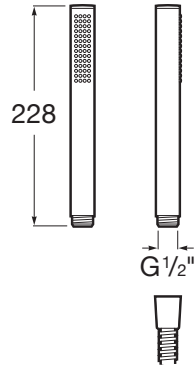

STELLA

STICK SQUARE - Handshower with Rain function

TECHNICAL DRAWINGS

FEATURES

Diameter (mm): 22

Finish: Chrome

Number of functions: 1

Shape: Stick