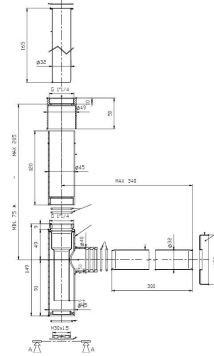

DAMA

1 1/4" outlet connector for basin. 300 Pipe

TECHNICAL DRAWINGS

FEATURES

Connection width (inches): 1 1/4"

Decorative trap

Pipe length (mm): 300

Suitable for: Washbasin