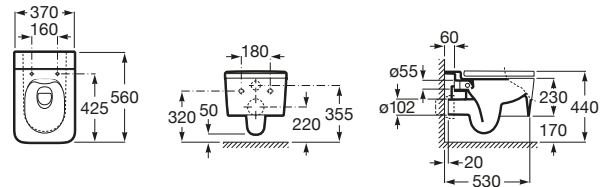

INSPIRA

**SQUARE - Vitreous china Rimless wall-hung WC with horizontal outlet**

DIMENSIONS

Length 370 mm.

Width 560 mm.

Height 440 mm.

COLOURS AND FINISHES

64 Onyx

TECHNICAL DRAWINGS

FEATURES

Fixing kit: Included

Flushing system: Washdown

Installation type: Wall-hung

Outlet type: Horizontal

Rim type: Rimless

Rimless

Shape: Square

COMPATIBLE WITH

**SQUARE - Soft-closing SUPRALIT® seat and cover for toilet**

801532..B

**DUPLO WC FLUXOR - Concealed structure for toilet with dual flush valve**

890092100

**DUPLO WC ONE SMART - Fullframe Concealed Cistern for Smart Toilets**