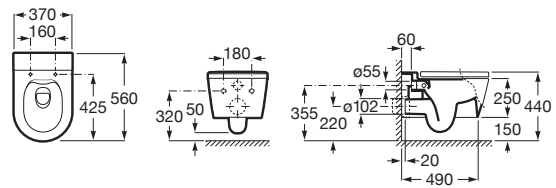

INSPIRA

ROUND - Vitreous china Rimless wall-hung WC with horizontal outlet

DIMENSIONS

Length 370 mm.

Width 560 mm.

Height 440 mm.

COLOURS AND FINISHES

64 Onyx

TECHNICAL DRAWINGS

FEATURES

Fixing kit: Included

Flushing system: Washdown

Installation type: Wall-hung

Outlet type: Horizontal

Rim type: Rimless

Rimless

Shape: Round

COMPATIBLE WITH

**ROUND - Soft-closing
SUPRALIT® seat and cover
for toilet**

801522..B

**DUPLO WC FLUXOR -
Concealed structure for
toilet with dual flush valve**

890092100

**DUPLO WC ONE SMART -
Fullframe Concealed Cistern
for Smart Toilets**