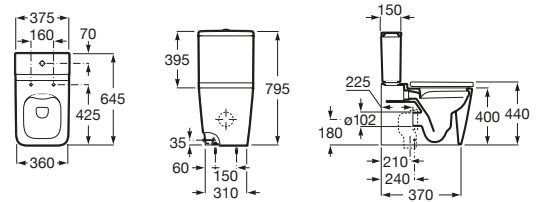

INSPIRA

SQUARE - Back to wall vitreous china close-coupled Rimless WC with dual outlet

DIMENSIONS

Length 375 mm.

Width 645 mm.

Height 794 mm.

COLOURS AND FINISHES

00 White

TECHNICAL DRAWINGS

FEATURES

Back to wall

Elbow included

Fixing kit: Included

Flushing system: Washdown

Installation type: Floorstanding

Outlet type: Dual (vario)

Rim type: Closed

Rimless

Shape: Square

Weight (Kg): 37

COMPATIBLE WITH

Dual flush 4,5/3L WC cistern
with bottom inlet

341520..0

SQUARE - Soft-closing
SUPRALIT® seat and cover
for toilet