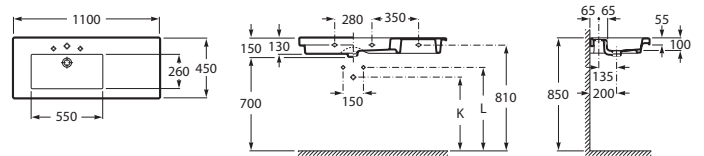

PRISMA

Wall-hung or vanity vitreous china left hand basin

DIMENSIONS

Length 1100 mm.

Width 450 mm.

Height 130 mm.

COLOURS AND FINISHES

00 White

TECHNICAL DRAWINGS

FEATURES

Asymmetric

Bowl position: Left

Fixing kit: Included

Installation type: Vanity, Wall-hung

Integrated shelf

Material: Vitreous china

Shape: Square

Shelf position: Right

Taphole configuration: 1 Prepunched, 1 Taphole, 1 Prepunched

Trap: Not included

Waste: Not included

**COMPATIBLE WITH**

Base structure with integrated towel rail

856749001