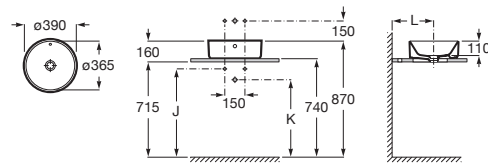

THE GAP

ROUND - Over countertop vitreous china basin

DIMENSIONS

Length 390 mm.
Width 390 mm.
Height 130 mm.

COLOURS AND FINISHES

00 White

TECHNICAL DRAWINGS

FEATURES

- Back glazed
- Bowl depth (mm): 110
- Bowl length (mm): 365
- Bowl position: Central
- Bowl width (mm): 365
- Fixing kit: Not included
- Installation type: Bowl / Overcountertop
- Internal Shape: 1 - Round
- Material: Vitreous china
- Shape: Round
- Taphole configuration: No tapholes
- Trap: Not included
- Washbasin capacity (l): 3.2
- Waste: Not included
- Weight (kg): 8.2

Trap	K	J	Trap			
			Totem	Minimal	Bottle	L
Totem	530	610	•	•		300-340
Minimal			•	•	•	240-290
Bottle	610	640				

COMPATIBLE WITH

Pack (base unit for countertop basin with two drawers and Eidos LED mirror)