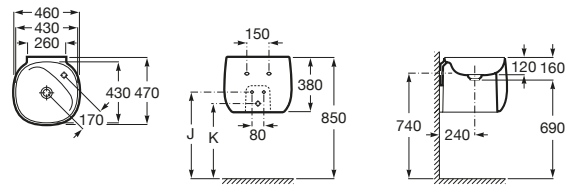

BEYOND

Wall-hung FINECERAMIC® basin with integrated semipedestal

DIMENSIONS

Length 460 mm.

Width 470 mm.

Height 380 mm.

COLOURS AND FINISHES

00 White

TECHNICAL DRAWINGS

FEATURES

- Bowl depth (mm): 470
- Bowl length (mm): 380
- Bowl position: Central
- Bowl width (mm): 460
- Fixing kit: Included
- Installation type: Wall-hung
- Integrated shelf
- Material: FINECERAMIC®
- Plug and Waste: Included
- Shape: Soft
- Shelf position: Right
- Taphole configuration: 1 Taphole on the right side
- Trap: Not included
- Washbasin capacity (l): 6.5
- Waste: Included
- Weight (kg): 20.5
- Without overflow

Trap	K	J
Totem	530	610
Minimal	610	550

**INCLUDES**

Waste for basin or bidet with  
vitreous china fix cover Ø 72

50640390C

**COMPATIBLE WITH**

1 1/4" outlet connector for  
basin. 250 Pipe

506401614

1 1/4" outlet connector for  
basin. 300 Pipe