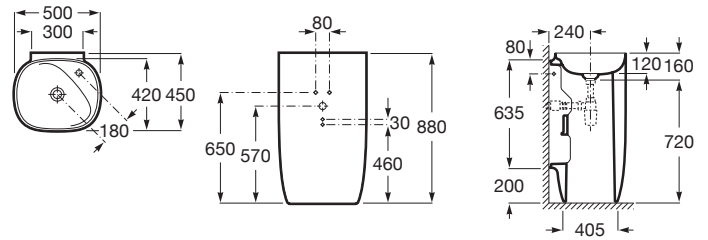

BEYOND

Totem FINECERAMIC® basin

DIMENSIONS

Length 500 mm.

Width 450 mm.

Height 880 mm.

COLOURS AND FINISHES

00 White

TECHNICAL DRAWINGS

FEATURES

Bowl depth (mm): 450

Bowl length (mm): 880

Bowl position: Central

Bowl width (mm): 500

Fixing kit: Included

Installation type: Floorstanding

Integrated shelf

Material: FINECERAMIC®

Plug and Waste: Included

Shape: Soft

Shelf position: Right

Taphole configuration: 1 Taphole on the right side

Trap: Included

Washbasin capacity (l): 8.3

Waste: Included

Weight (kg): 54

Without overflow

INCLUDES

Waste for basin or bidet with
vitreous china fix cover Ø 72

50640390C

Beyond

The interplay of volumes defines one of Roca's most exclusive collections, for those who wish to take a step further in the search for innovation and design.