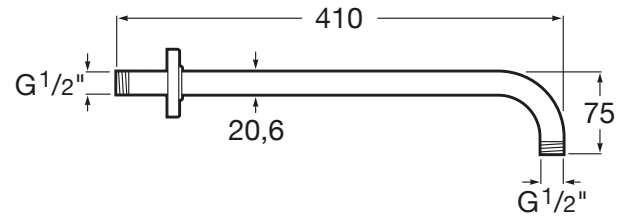

RAINDREAM

Straight wall arm for shower head

TECHNICAL DRAWINGS

FEATURES

COMPATIBLE WITH

Extraslim metallic shower head for ceiling or wall installation. Support kit / arm not included.

5B3950..0

Extraslim metallic shower head for ceiling or wall installation. Support kit / arm not included. Titanium Black.

5B4050..0

COMPATIBLE WITH

Built-in thermostatic bath-shower mixer (2 ways) with automatic diverter. Includes the built-in subset and the trim plate

5A2K18C00

Raindream

Premium range of extraslim metallic shower-heads for wall or ceiling installation. Its Easyclean system prevents limescale build up.