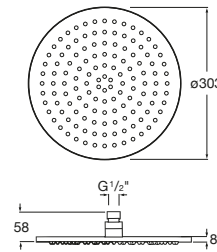

RAINSENSE

Extraslim metallic shower head for ceiling or wall installation. Support kit / arm not included.

DIMENSIONS

Length 300 mm.

Width 300 mm.

COLOURS AND FINISHES

RG Rose gold

TECHNICAL DRAWINGS

FEATURES

Installation place: Ceiling, Wall

Number of functions: 1

Number of ways: 1

Shower arm: Not included

Shower head diameter (mm): 300

Shower head shape: Circular

Easyclean ®

Function types

Function types: Rain

COMPATIBLE WITH

Straight wall arm for shower head

5B0250..0

Straight ceiling arm for shower head

5B0550..0

Rainsense