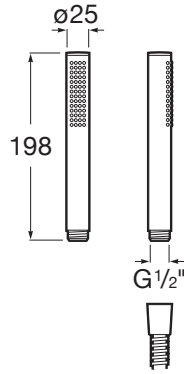

STELLA

STICK ROUND - Handshower with Rain function

TECHNICAL DRAWINGS

FEATURES

Diameter (mm): 25

Number of functions: 1

Shape: Stick

Easyclean ®

Function types

Function types: Rain

COMPATIBLE WITH

800 mm shower slide bar
with adjustable handshower
bracket

5B0405..0

ROUND - Fixed bracket for
hand shower

5B1350..0

Flex 1.70M Anti-Torsion
Shower Hose