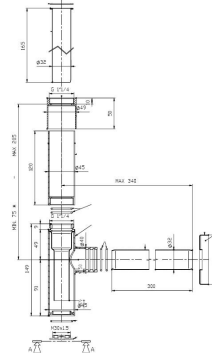

TOTEM

1 1/4" outlet connector for basin. 300 Pipe

TECHNICAL DRAWINGS

FEATURES

Connection width (inches): 1 1/4"

Decorative trap

Pipe length (mm): 300

Suitable for: Washbasin

Syphon type: Bottle

COMPATIBLE WITH

Click-clack universal waste.
Vitreous plug Ø 65

5054015..

Totem

A luxurious finish for the bathroom that takes great care over the slightest detail. Functionality and beneficial features at the service of a compact, sober and elegant piece that blends perfectly into any style proposal thanks to its great adaptability.