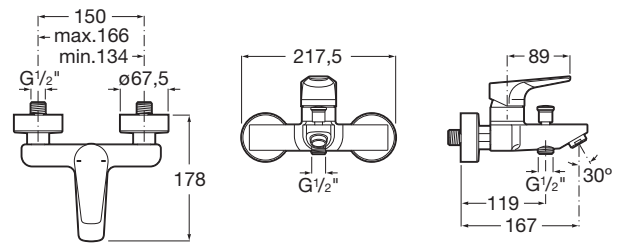

ATLAS

Wall-mounted bath-shower mixer with automatic diverter

TECHNICAL DRAWINGS

FEATURES

Application place: Bathtub, Shower

Diverter: Automatic

Faucet type: Single-lever

Finish: Chrome

Handle position: Top

Installation type: Wall-mounted

Type of cartridge: Ceramic

Evershine

Atlas

This faucet collection, which stands out for its elegance and versatility, includes flow limiters to 5 litres per minute as well as the Cold Start technology that guarantee greater water and energy savings. Also, with the aim of providing more comfort, the shower mixer can be equipped with a clip-on shelf, allowing you to have your showering essentials close to hand.