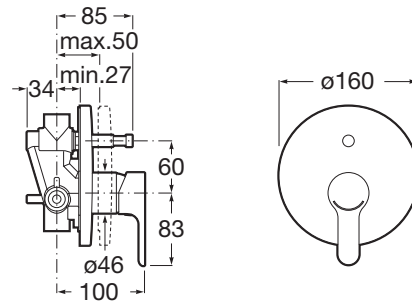

L20

Built-in bath-shower mixer with automatic diverter

TECHNICAL DRAWINGS

FEATURES

Application place: Bathtub, Shower

Diverter: Automatic

Faucet type: Single-lever

Finish: Chrome

Handle position: Top

Installation type: Built-in

Evershine

L20

Simply contemporary, sustainable and smart. One of Roca's innovative faucets collections with Cold Start technology to improve energy saving.