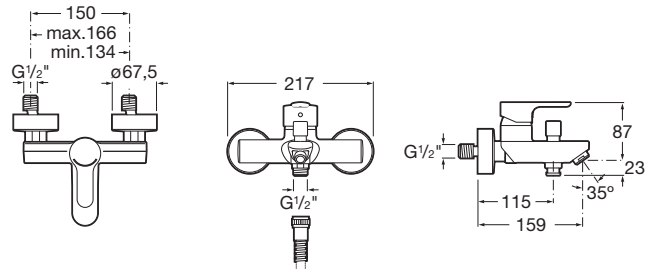

L20

Wall-mounted bath-shower mixer with automatic diverter, no accessories

TECHNICAL DRAWINGS

FEATURES

Application place: Bathtub, Shower

Diverter: Automatic

Faucet type: Single-lever

Finish: Chrome

Flow rate (l/min - 3 bar): 12

Handle position: Top

Installation type: Wall-mounted

Sustainable product

Type of cartridge: Ceramic

Evershine

SoftTurn®

L20